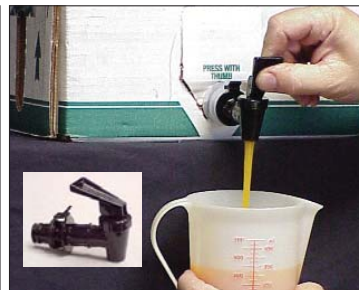

Millennium

- Economical way to serve a refreshing and consistent juice
- More sanitary than hand mixing juice
- You can dispense juice in a variety of ways

Juice Tap

- Requires no electricity
- Runs off water pressure
- Available in 2 or 3 head units

Tomlinson BIB Connector valve

- Dispenses concentrate directly from the Bag in Box container
- Just slide on and snap into place
- Dispenses exactly the amount of concentrate needed for hand mixing
- Easy clean up